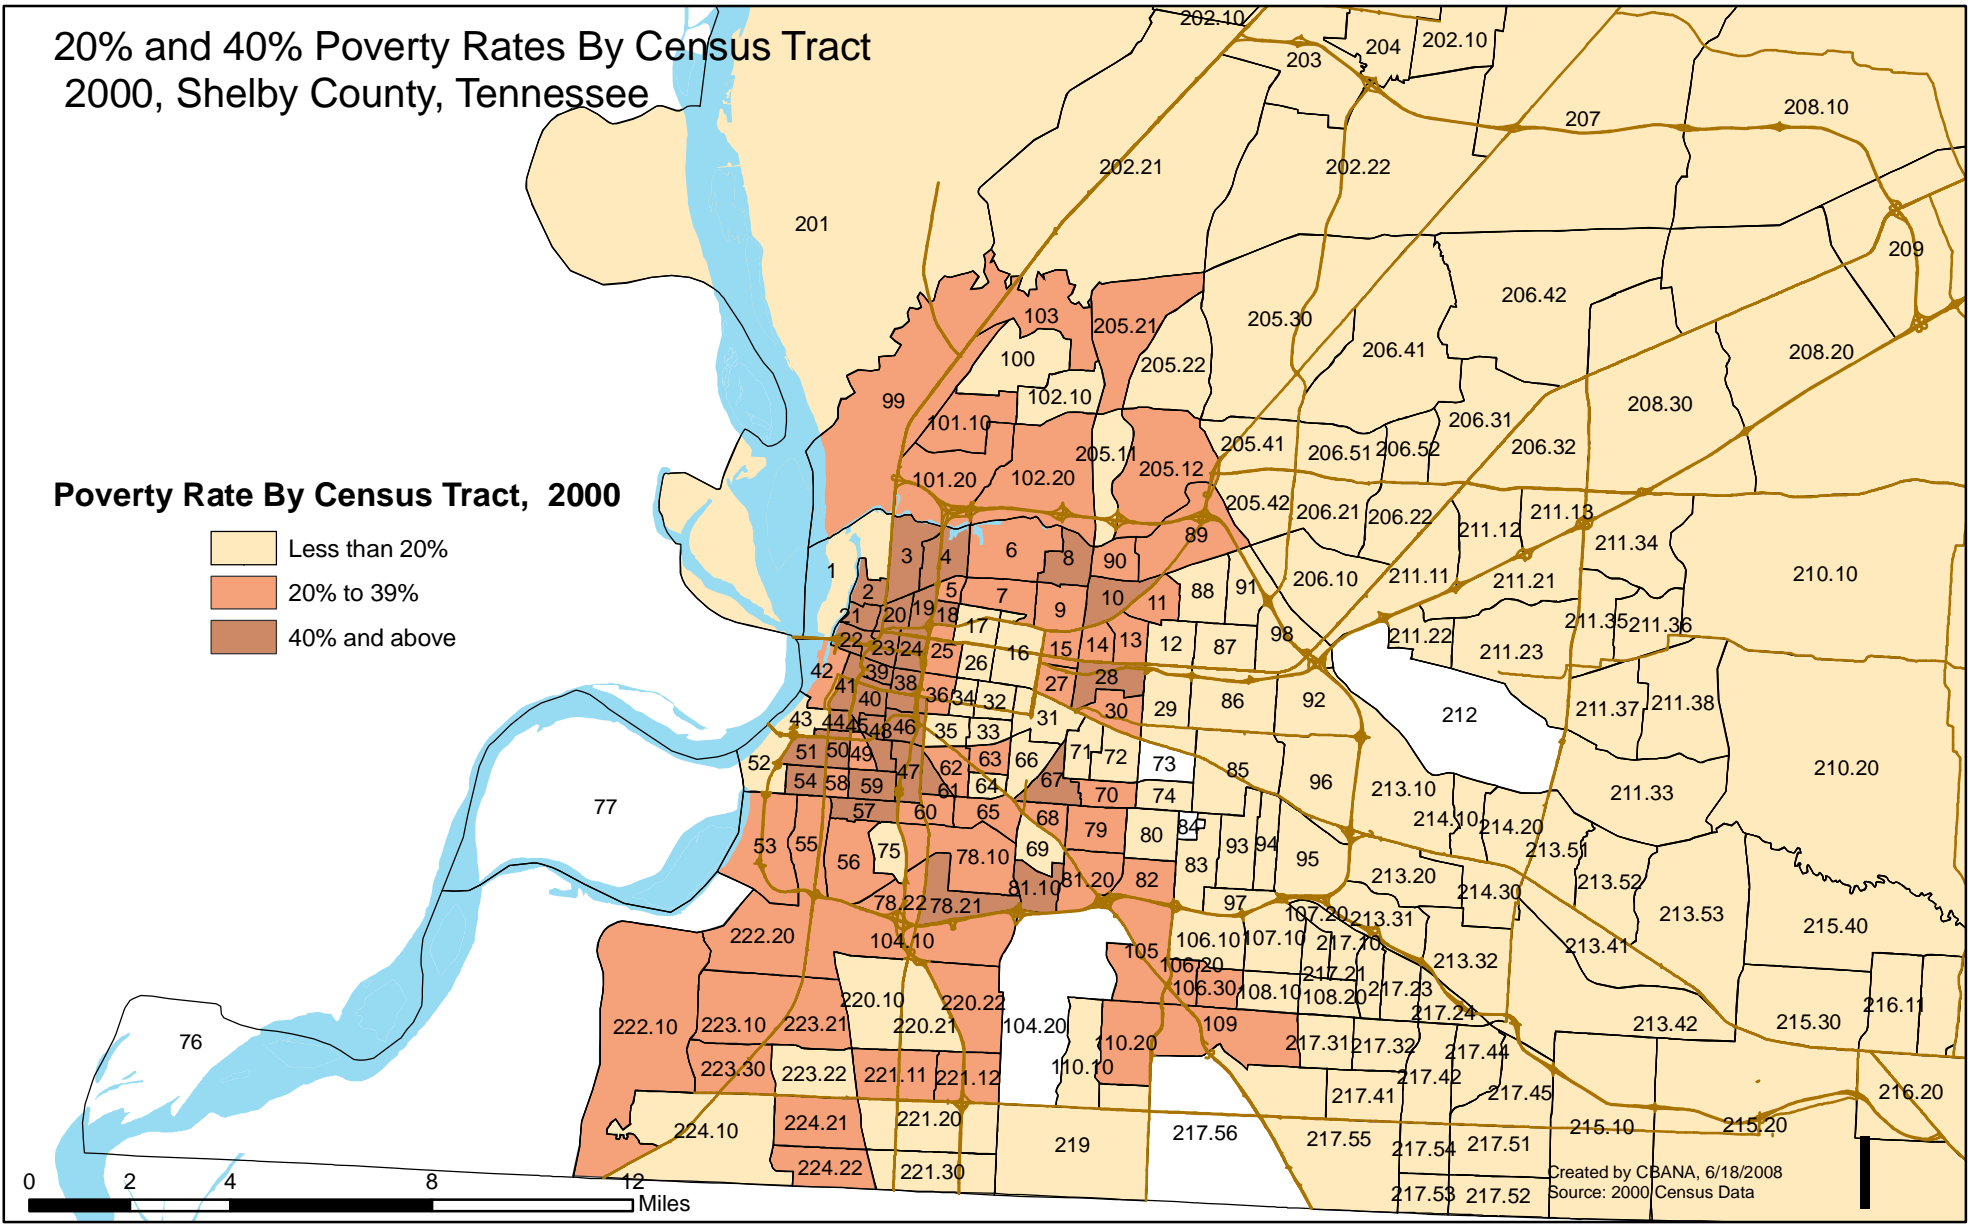

# 20% and 40% Poverty Rates By Census Tract 2000, Shelby County, Tennessee

## Poverty Rate By Census Tract, 2000

- Less than 20%
- 20% to 39%
- 40% and above

Created by CBANA, 6/18/2008  
Source: 2000 Census Data